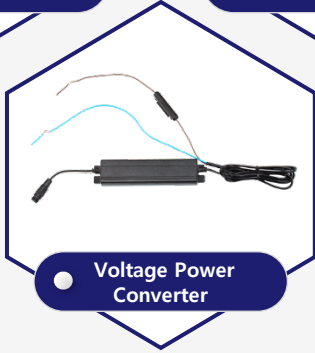

US20-VCRD-CU0

US20 Forklift/Vehicle Charging & USB Host Client Cradle by M3 mounted USB cable. Requires forklift / vehicle mount(UNIV-RAMX; sold separately)

**Order Separately: Mount, Voltage Power Converter, cable, Auto Adapter and USB(host, client) cable

UNIV-CABL-UVH

USB Host Cable for Forklift/Vehicle Cradle

UNIV-CABL-UVK

USB Client Cable for US20 Forklift/Vehicle Cradle

Forklift Socket Arm mount

Clamp base

U-bolt base

Forklift power input cable

Voltage Power Converter

UNIV-RAMM

RAM® Double Socket Arm mount for Forklift Cradle

UNIV-RAMM

Clamp base for Forklift Cradle. Attach to the forklift Socket Arm mount.

UNIV-RAMU

U-bolt base for Forklift Cradle. Attach to the forklift Socket Arm mount.